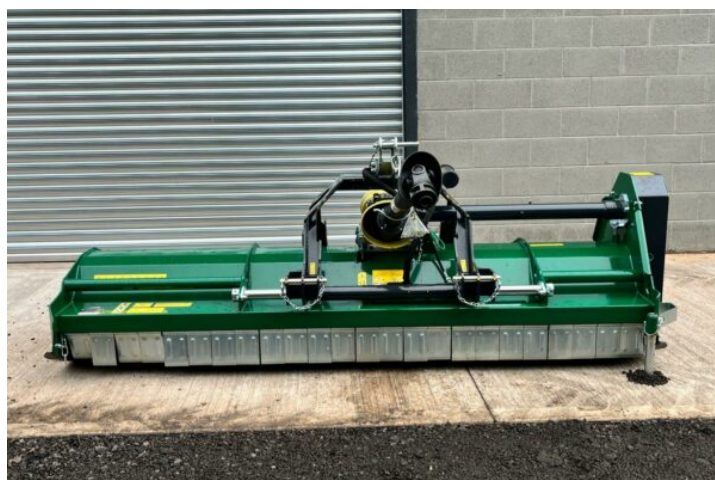

2023 Spearhead Sniper 250

SPECIFICATION

(Stock No. 2053)

- 2.5M Cutting Width
- Rear Mounted

REGISTER YOUR INTEREST

To register your interest or for more information on this item or any of our current stock, simply phone or email us on the details below.